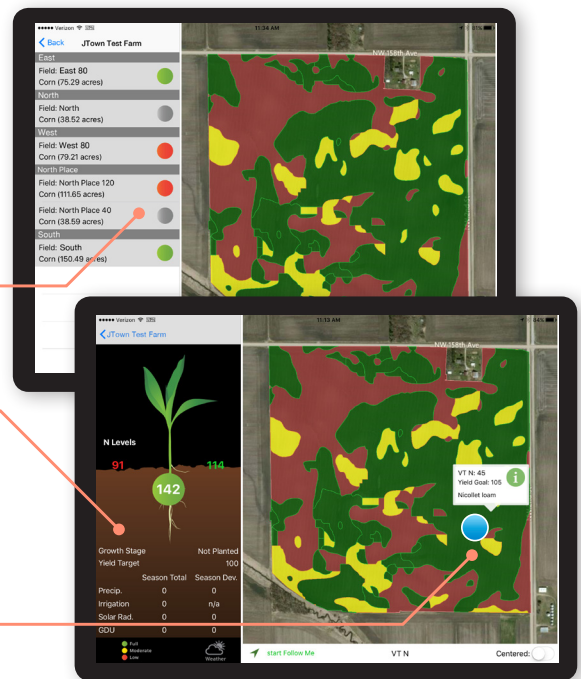

EncircaSM Yield Nitrogen App

Track the nitrogen status of your fields in real time while in the field

Knowledge is Power

When it comes to managing nitrogen, the more you know—the more you're empowered to make critical decisions at the right times that impact crop yield. Many different factors can determine the availability of nitrogen for your crops. This makes it very difficult to know where more nitrogen might be needed and where it's not—across each field and through the season.

The EncircaSM Yield *Nitrogen Service* leverages EncircaSM services proprietary soil classifications, past yield data, weather information, and more to provide you with nitrogen levels by distinct Decision Zones in your fields at different crop stages. **This information is now available to you real-time and in the field with the new EncircaSM Yield Nitrogen mobile app.**

Real-Time Insights

Nitrogen field dashboard displays current nitrogen status for each field to help make quick decisions that can impact yield and profitability

Toggle between crop stages to see nitrogen status at different growth stages.

Follow me feature provides a detailed view of nitrogen information as you move through different Decision Zones in the field

EncircaSM services provide estimates and management suggestions based on statistical and agronomic models. Encirca services are not a substitute for sound field monitoring and management practices. Individual results may vary and are subject to a variety of factors, including weather, disease and pest pressure, soil type, and management practices.