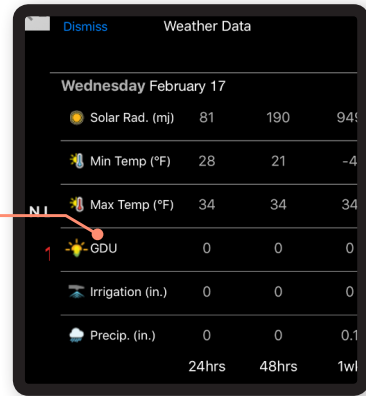

Real-Time Insights

Nitrogen field dashboard displays current nitrogen status for each field to help make quick decisions that can impact yield and profitability

Toggle between crop stages to see nitrogen status at different growth stages.

Follow me feature provides a detailed view of nitrogen information as you move through different Decision Zones in the field

EncircaSM services provide estimates and management suggestions based on statistical and agronomic models. Encirca services are not a substitute for sound field monitoring and management practices. Individual results may vary and are subject to a variety of factors, including weather, disease and pest pressure, soil type, and management practices.

EncircaSM Yield Nitrogen App

Track the nitrogen status of your fields in real time while in the field

Field-by-Field Weather

Need detailed weather information for a field? The EncircaSM Yield Nitrogen App has it. You can get precipitation, average temperature, and growing degree units over different time periods—including the last 24 hours and up through the entire growing season.

Make a Note of It

Simply hold down on a Decision Zone to automatically launch the handy notes feature. From there, you can type notes and attach or take pictures. Your note will be tagged with the geo-location you press. You can easily share your observations with other users or your Encirca certified services agent if you choose.