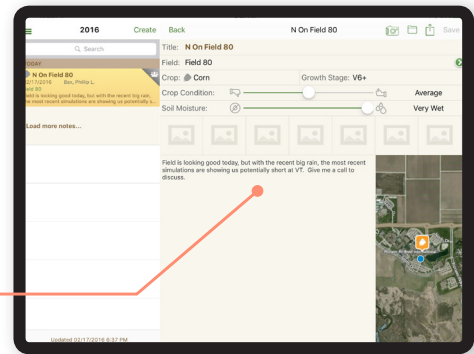

Real-Time Insights

Nitrogen field dashboard displays current nitrogen status for each field to help make quick decisions that can impact yield and profitability

Toggle between crop stages to see nitrogen status at different growth stages.

EncircaSM Yield Nitrogen App

Track the nitrogen status of your fields in real time while in the field

Field-by-Field Weather

Need detailed weather information for a field? The EncircaSM Yield Nitrogen App has it. You can get precipitation, average temperature, and growing degree units over different time periods—including the last 24 hours and up through the entire growing season.

Make a Note of It

Simply hold down on a Decision Zone to automatically launch the handy notes feature. From there, you can type notes and attach or take pictures. Your note will be tagged with the geo-location you press. You can easily share your observations with other users or your Encirca certified services agent if you choose.

Encirca Yield Nitrogen App – Quick Facts

Available in the Apple App store. Currently for iPhone and iPad only

An enrolled operation in the EncircaSM Yield Nitrogen Service is required

Mobile data connection is required for accurate GPS tracking. Farm operation data can be loaded via Wi-Fi